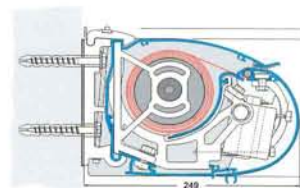

SYSTEM

Technical features

TYPE	FULL CASSETTE
Width	– up to 650cm max. 400cm arm length – up to 750cm max. 350cm arm length
Drops (possible arm lengths)	150 / 200 / 250 / 300 / 350 / 400 cm Special arm lengths possible (extra charge)

Centimetre-accurate manufacture in all intermediate widths!

Drive	Motor drive (electric motor), crank drive bevel gear possible on request (reduced price)
Scope of supply, attachment	– incl. wall consoles for concrete B25 C20/25 (for anchor bolts: FAZ II M12)
Framework colours	– Standard Colour: White – System can be custom powder coated at extra cost
Awning fabrics	– Can be made used with a variety of materials – Please call us for more details
Valance	– Supplied as standard without valance – Valance possible (extra charge)
Accessories**	1. Sun and wind sensor 2. Radio remote control/ electric motor with integral radio control 3. Lighting strip (not with 4.) 4. Patio heater (not with 3.) 5. Support legs 6. Wall connection profile

** = Combination options and restrictions can be found in the current Lewens price list.

Certification

TÜV
Approved
Safety

Quality and engineering conform to CE standard

Manufactured and assembled in Germany

Warranties

5-year warranty
on all Lewens system components

LIFE-Guarantee
LEWENS awnings stand for:

L.UST FOR LIFE
I.NTELLIGENCE
F.REEDOM
E.ASY LIVING

Fitting

Wall