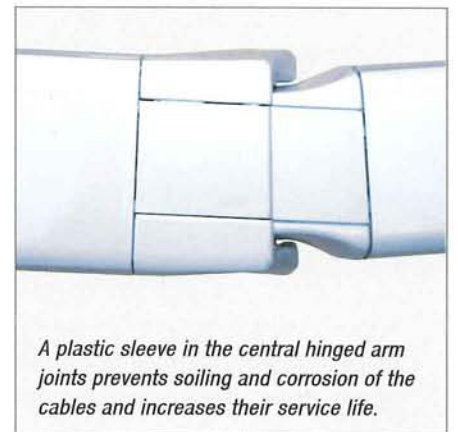

- Fully closed cassette casing that is designed to be self-supporting
- Front profile with integral rain gutter
- Rust-free pins, Teflon-coated bearings, stainless steel screws

The adjustable **bracket** ensures that the **front profile** is always vertical and facilitates reliable positive closing when the awning is retracted.

Technical details

- Sturdy arm brackets** fitted with a support and high-impact screw guarantee a high level of stability against side winds when the awning is extended.
- Hinged arms** with an extremely high spring tension ensure that the awning fabric remains taut.

Arm bracket of high-strength aluminium alloy, upper arm fork of forged aluminium.

A plastic sleeve in the central hinged arm joints prevents soiling and corrosion of the cables and increases their service life.