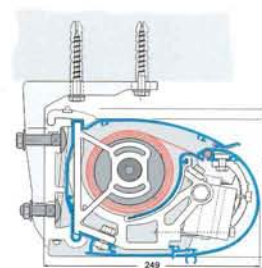

Warranties

5-year warranty
on all Lewens system components

LIFE-Guarantee
LEWENS awnings stand for:

L.UST FOR LIFE
I.NTELLIGENCE
F.REEDOM
E.ASY LIVING

Fitting

Wall

Ceiling

Rafter