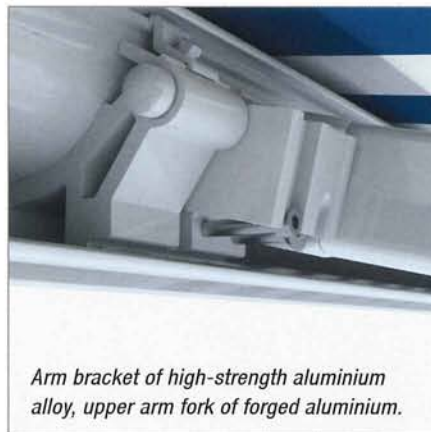

Technical details

- **Sturdy arm brackets** fitted with a support and high-impact screw guarantee a high level of stability against side winds when the awning is extended.
- **Hinged arms** with an extremely high spring tension ensure that the awning fabric remains taut.