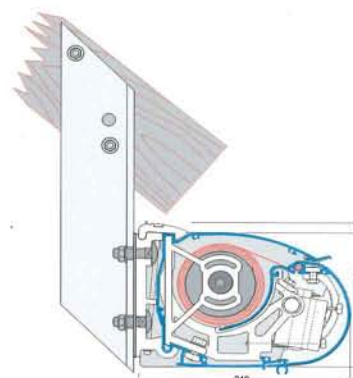

Warranties

5-year warranty
on all Lewens system components

LIFE-Guarantee
LEWENS awnings stand for:

L.UST FOR LIFE
I.NTELLIGENCE
F.REEDOM
E.ASY LIVING

Fitting

Wall

Ceiling

Rafter